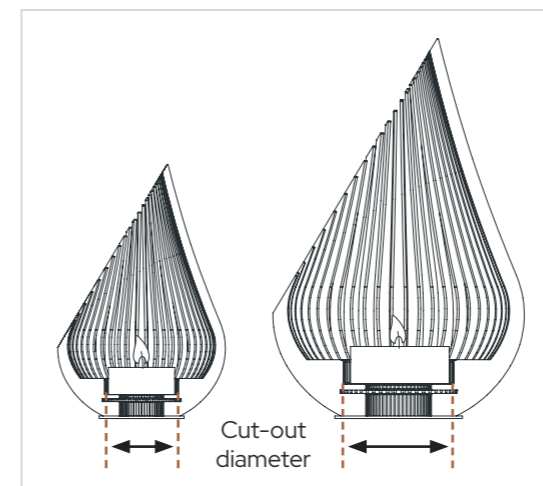

## Tealight or lantern

The circular recess inside the Glowbus® Growdrop is provided according to the standardised measurements of a tealight or XL tealight. The Growdrop M can accommodate a 39 mm (1.54 in) tealight, while the Growdrop L can be used with a 58 mm (2.28 in) XL tealight or a glass lantern of the same size.

## Growdrop specifications

### Dimensions and weight

<b>Growdrop M</b>	Height	15 cm	(5.9 in)
	Diameter	10 cm	(3.9 in)
	Weight	0.6 kg	(1.3 lb)
<b>Growdrop L</b>	Height	22 cm	(8.6 in)
	Diameter	15 cm	(5.9 in)
	Weight	1.35 kg	(2.9 lb)

### Suitable for

**Growdrop M**  
Cut-out diameter 43 mm (1.69 in)  
Suitable for Tealight 39 mm (1.54 in)

**Growdrop L**  
Cut-out diameter 65 mm (2.56 in)  
Suitable for XL tealight 58 mm (2.28 in)  
Glass lantern