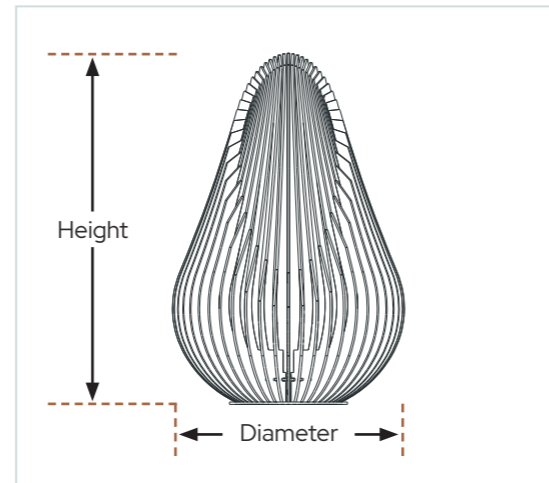

## Tealight or lantern

The circular recess inside the Glowbus® Growdrop is provided according to the standardised measurements of a tealight or XL tealight. The Growdrop M can accommodate a 39 mm (1.54 in) tealight, while the Growdrop L can be used with a 58 mm (2.28 in) XL tealight or a glass lantern of the same size.

## Growdrop specifications

### Dimensions and weight

<b>Growdrop M</b>	Height	15 cm	(5.9 in)
	Diameter	10 cm	(3.9 in)
	Weight	0.6 kg	(1.3 lb)
<b>Growdrop L</b>	Height	22 cm	(8.6 in)
	Diameter	15 cm	(5.9 in)
	Weight	1.35 kg	(2.9 lb)

### Suitable for

**Growdrop M**  
Cut-out diameter 43 mm (1.69 in)  
Suitable for Tealight 39 mm (1.54 in)

**Growdrop L**  
Cut-out diameter 65 mm (2.56 in)  
Suitable for XL tealight 58 mm (2.28 in)  
Glass lantern