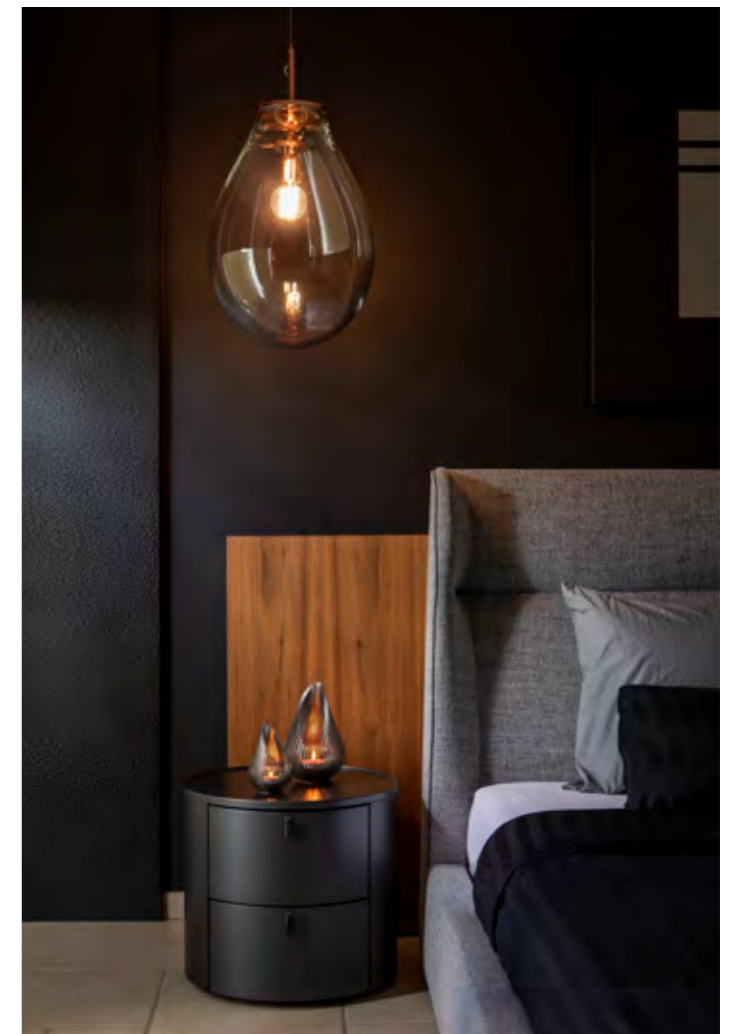

Design

The Glowbus® Growdrop brings the atmosphere of the Dewdrop into your house. Its timeless design and handmade details make it a genuine eye-catcher.

The Glowbus® Growdrop is available in 2 sizes. On its own or as part of a composition of several pieces, cosiness is guaranteed. Its play of light immediately creates a unique atmosphere where you can dream away.

GROWDROP M & L: STAINLESS STEEL