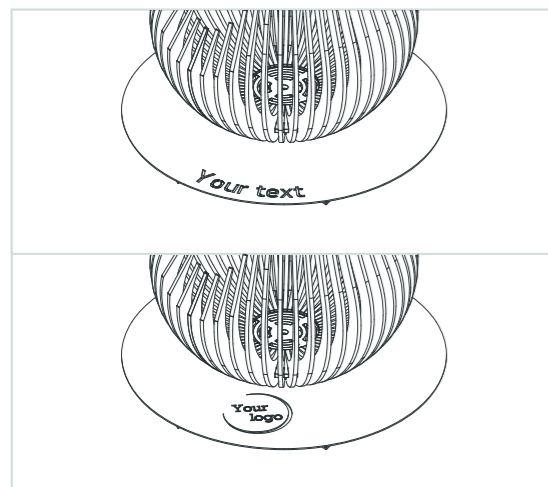

# Dewdrop specifications

## Dimensions and weight

<b>Dewdrop M</b>	Height	100 cm	(39.4 in)
	Diameter	65 cm	(25.6 in)
	Weight	150 kg	(330 lb)
<b>Dewdrop L</b>	Height	120 cm	(47.2 in)
	Diameter	80 cm	(31.5 in)
	Weight	220 kg	(485 lb)
<b>Dewdrop XL</b>	Height	150 cm	(59 in)
	Diameter	100 cm	(39.4 in)
	Weight	425 kg	(937 lb)

## Minimal seating area

	Base size ash plate		
<b>Dewdrop M</b>	80 x 80 cm	(31.5 x 31.5 in)	
<b>Dewdrop L</b>	100 x 100 cm	(39.4 x 39.4 in)	
<b>Dewdrop XL</b>	120 x 120 cm	(47.3 x 47.3 in)	
	Base size minimal seating area		
<b>Dewdrop M</b>	1 - 5 pers.	250 x 250 cm	(98 x 98 in)
<b>Dewdrop L</b>	4 - 12 pers.	300 x 300 cm	(118 x 118 in)
<b>Dewdrop XL</b>	8 - 25 pers.	400 x 400 cm	(158 x 158 in)