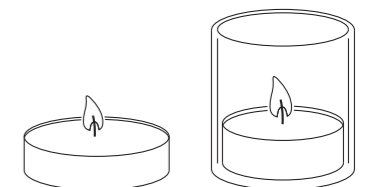

### Dimensions and weight

<b>Growdrop M</b>	Height	15 cm	(5.9 in)
	Diameter	10 cm	(3.9 in)
	Weight	0.6 kg	(1.3 lb)
<b>Growdrop L</b>	Height	22 cm	(8.6 in)
	Diameter	15 cm	(5.9 in)
	Weight	1.35 kg	(2.9 lb)

### Suitable for

**Growdrop M**  
Cut-out diameter 43 mm (1.69 in)  
Suitable for Tealight 39 mm (1.54 in)

**Growdrop L**  
Cut-out diameter 65 mm (2.56 in)  
Suitable for XL tealight 58 mm (2.28 in)  
Glass lantern