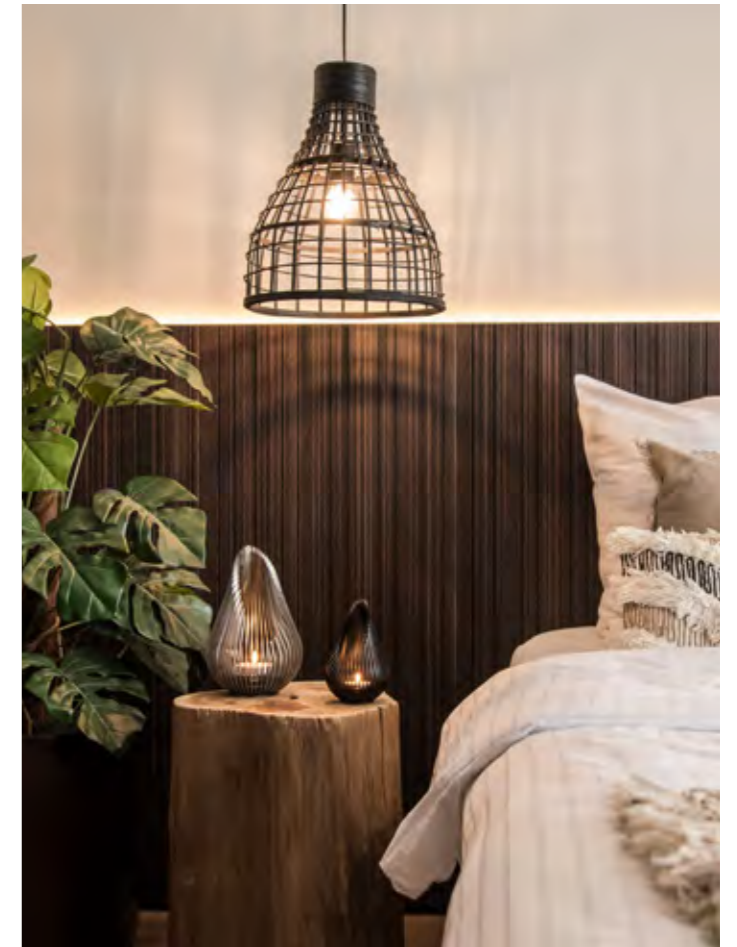

Maintenance

The Glowbus® Growdrop should only be cleaned occasionally with a soft dusting brush. If you clean the Growdrop with a damp cloth, always use lukewarm water without additives.

GROWDROP L: STAINLESS STEEL   GROWDROP M: BLACKENED STEEL

Tealight or lantern

The circular recess inside the Glowbus® Growdrop is provided according to the standardised measurements of a tealight or XL tealight. The Growdrop M can accommodate a 39 mm (1.54 in) tealight, while the Growdrop L can be used with a 58 mm (2.28 in) XL tealight or a glass lantern of the same size.