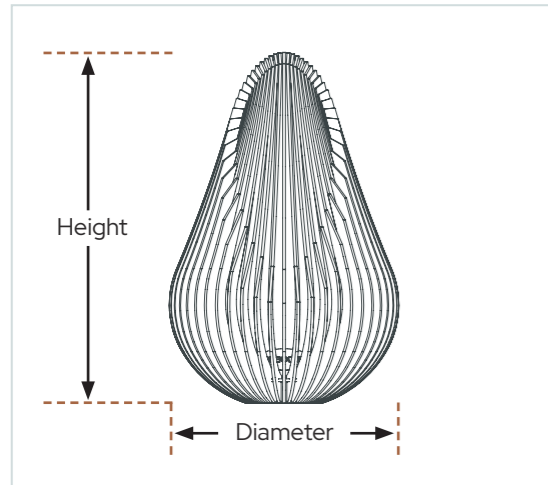

## Weather resistance

The Glowbus® Dewdrop is designed for all kinds of weather. Temperatures from -1000° C (-1768° F) to 1000° C (1832° F) are no issue at all and thanks to its robust shape and weight, it can perfectly withstand winds of up to 200 km/h (125 mph).

## Dimensions and weight

<b>Dewdrop M</b>	Height	100 cm	(39.4 in)
	Diameter	65 cm	(25.6 in)
	Weight	150 kg	(330 lb)
<b>Dewdrop L</b>	Height	120 cm	(47.2 in)
	Diameter	80 cm	(31.5 in)
	Weight	220 kg	(485 lb)
<b>Dewdrop XL</b>	Height	150 cm	(59 in)
	Diameter	100 cm	(39.4 in)
	Weight	425 kg	(937 lb)